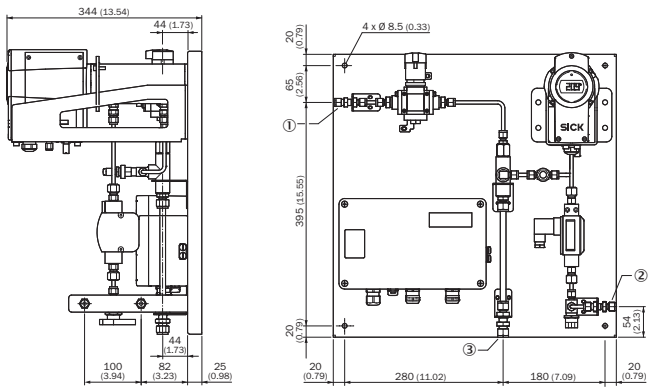

### Detailed technical data

#### Performance

<b>Measuring ranges</b>	O <sub>2</sub> 0 vol. % ... 5 vol. % 0 vol. % ... 25 vol. % 0 vol. % ... 100 %
<b>Process temperature</b>	-20 °C +200 °C Can be expanded on the system side if necessary

Dimensional drawing (Dimensions in mm (inch))